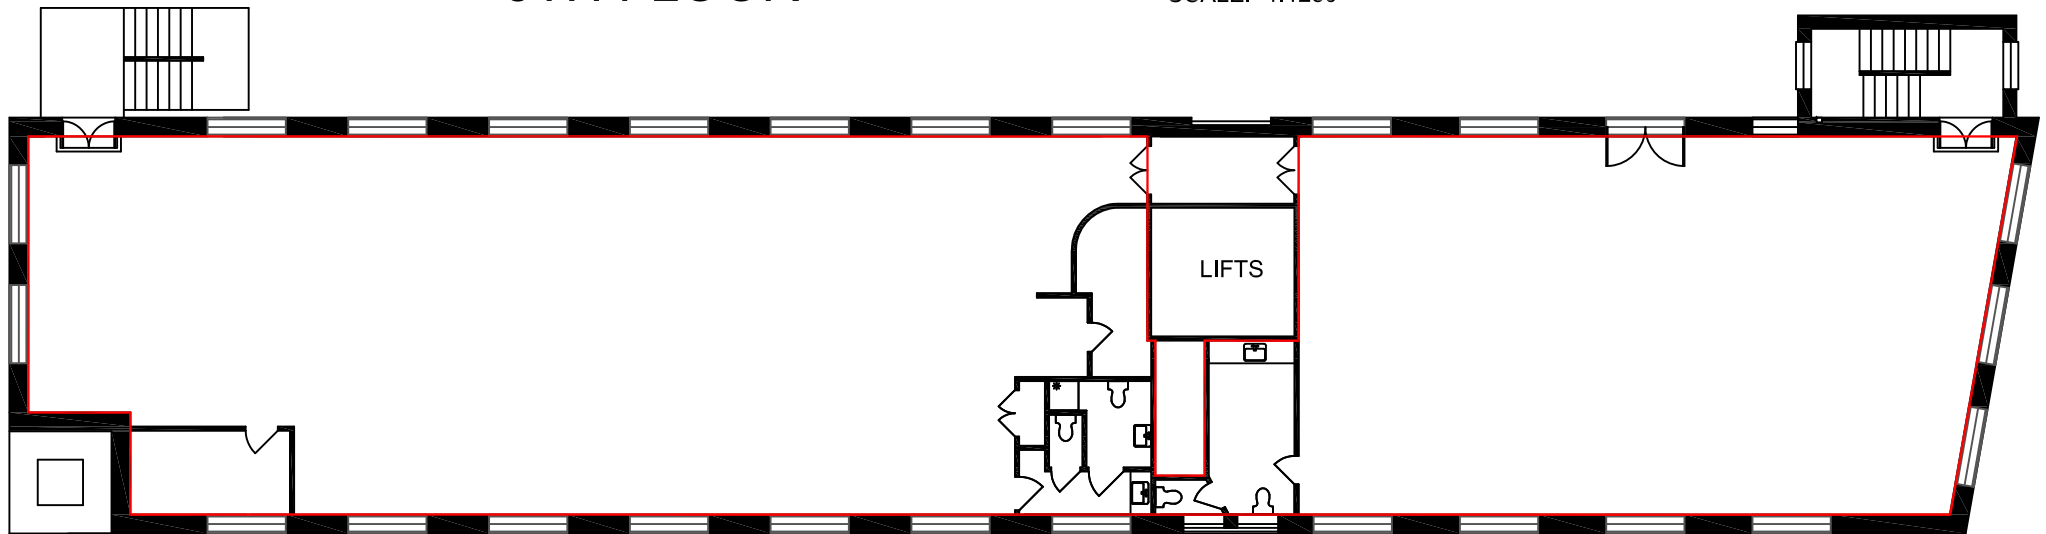

LOCATION PLAN

SCALE: 1:1250

## 5TH FLOOR

EPC Assure Ltd 12-13 Conduit Street London W1S 2XH T: 0845 388 3814	Drawing No.  1 of 1	Address  Highgate Business Centre 33 Greenwood Place London NW5 1LB	Title  5th Floor - FRONT & REAR	Scale  1:200	Date  Jan. 2012
---	---------------------------	---	--	--------------------	-----------------------